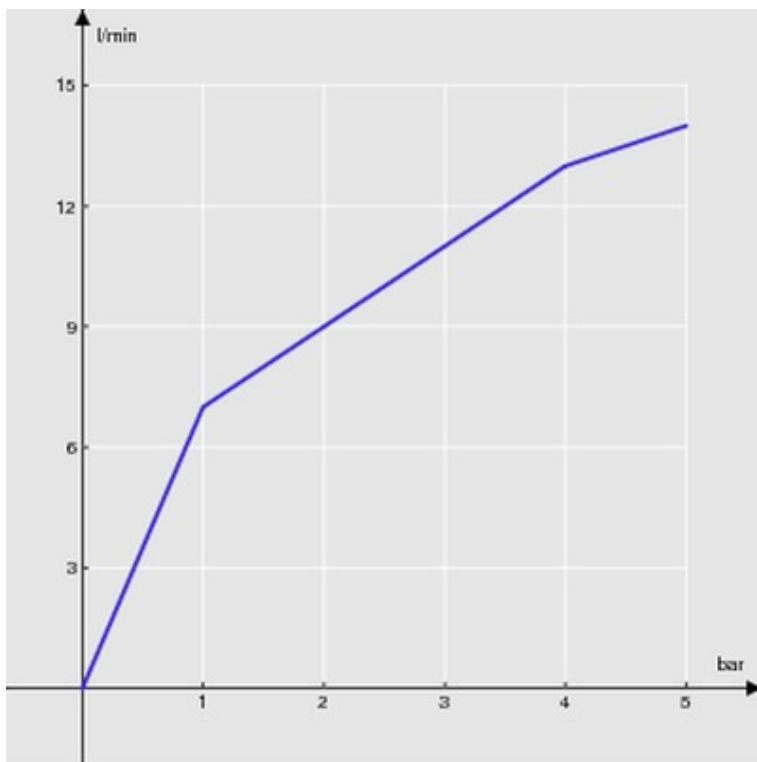

SPECIFICATIONS

Single control
Chrome
Swivel spout
Pull-out single jet hand shower
ø 3/8" stainless steel flexible pipe
50% two step cartridge for water saving
Packaging: 56,5 x 29 x 7,1 cm / 0,01163 m³ / 3,64 kg

CERTIFICATIONS

FLOW RATE DIAGRAM: HOT/COLD WATER

— Aerator

FLOW RATE DIAGRAM: MIXED WATER

— Aerator