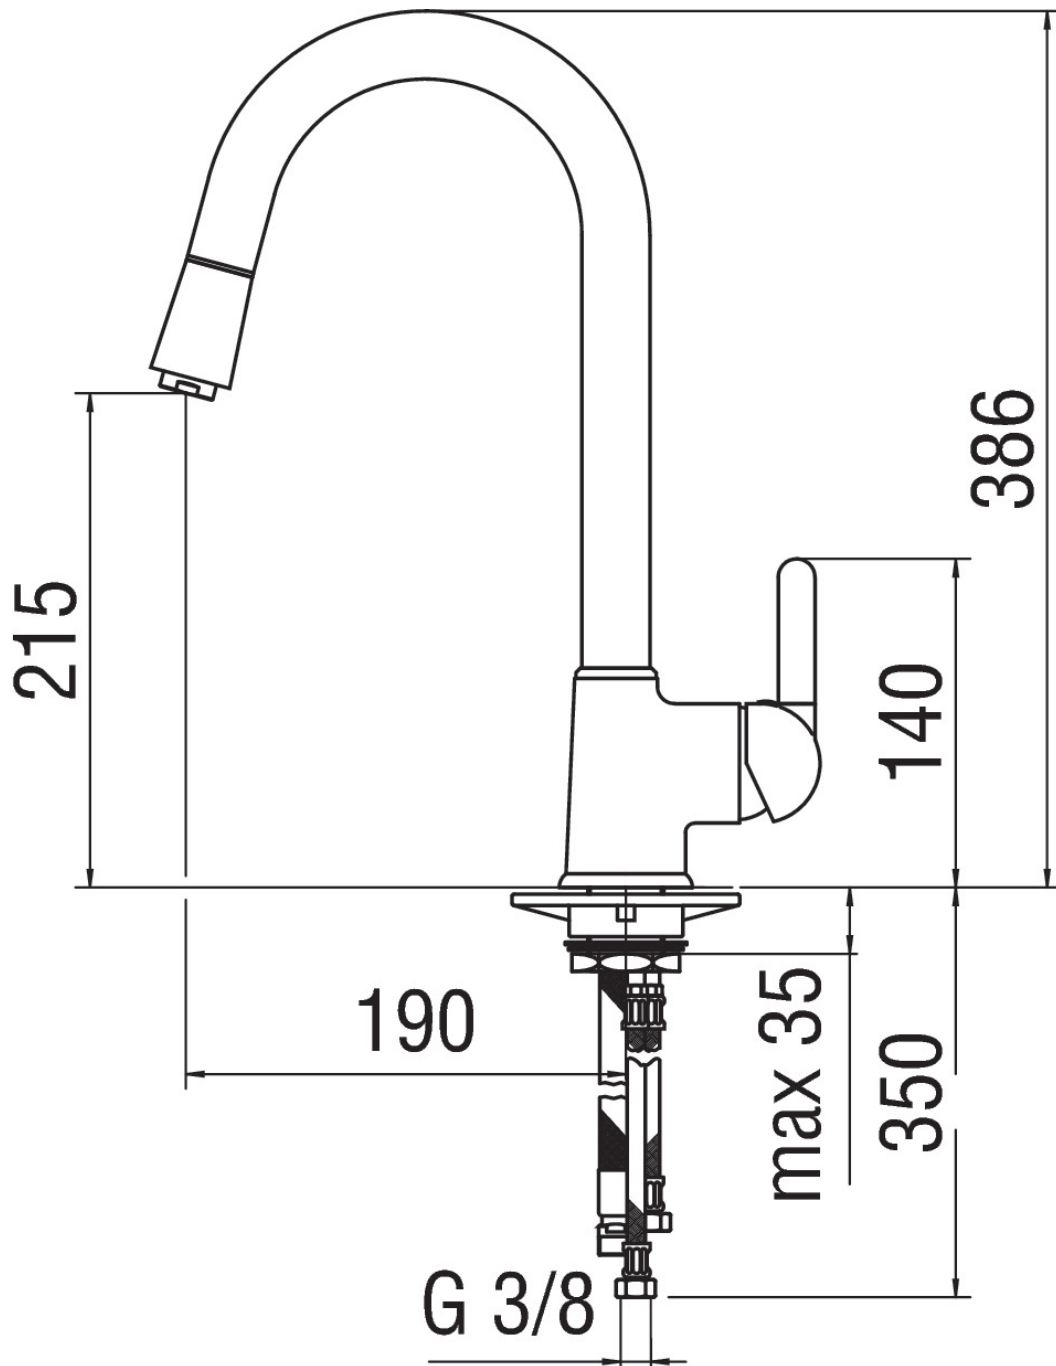

SPECIFICATIONS

Single control
Chrome
Swivel spout
Pull-out single jet hand shower
ø 3/8" stainless steel flexible pipe
50% two step cartridge for water saving
Packaging: 56,5 x 29 x 7,1 cm / 0,01163 m³ / 3,64 kg

CERTIFICATIONS

FLOW RATE DIAGRAM: HOT/COLD WATER

— Aerator

FLOW RATE DIAGRAM: MIXED WATER

— Aerator