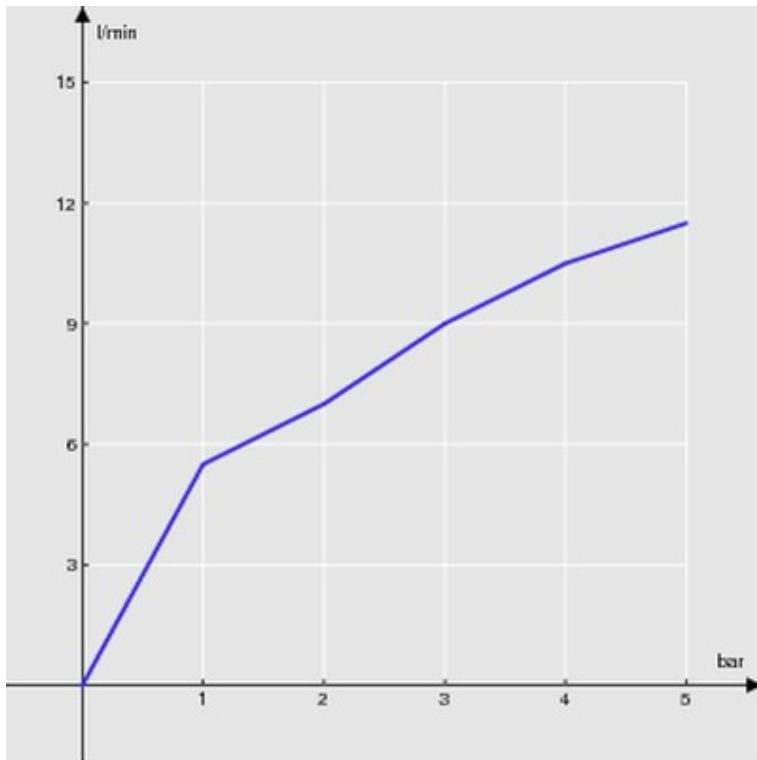

FLOW RATE DIAGRAM: HOT/COLD WATER