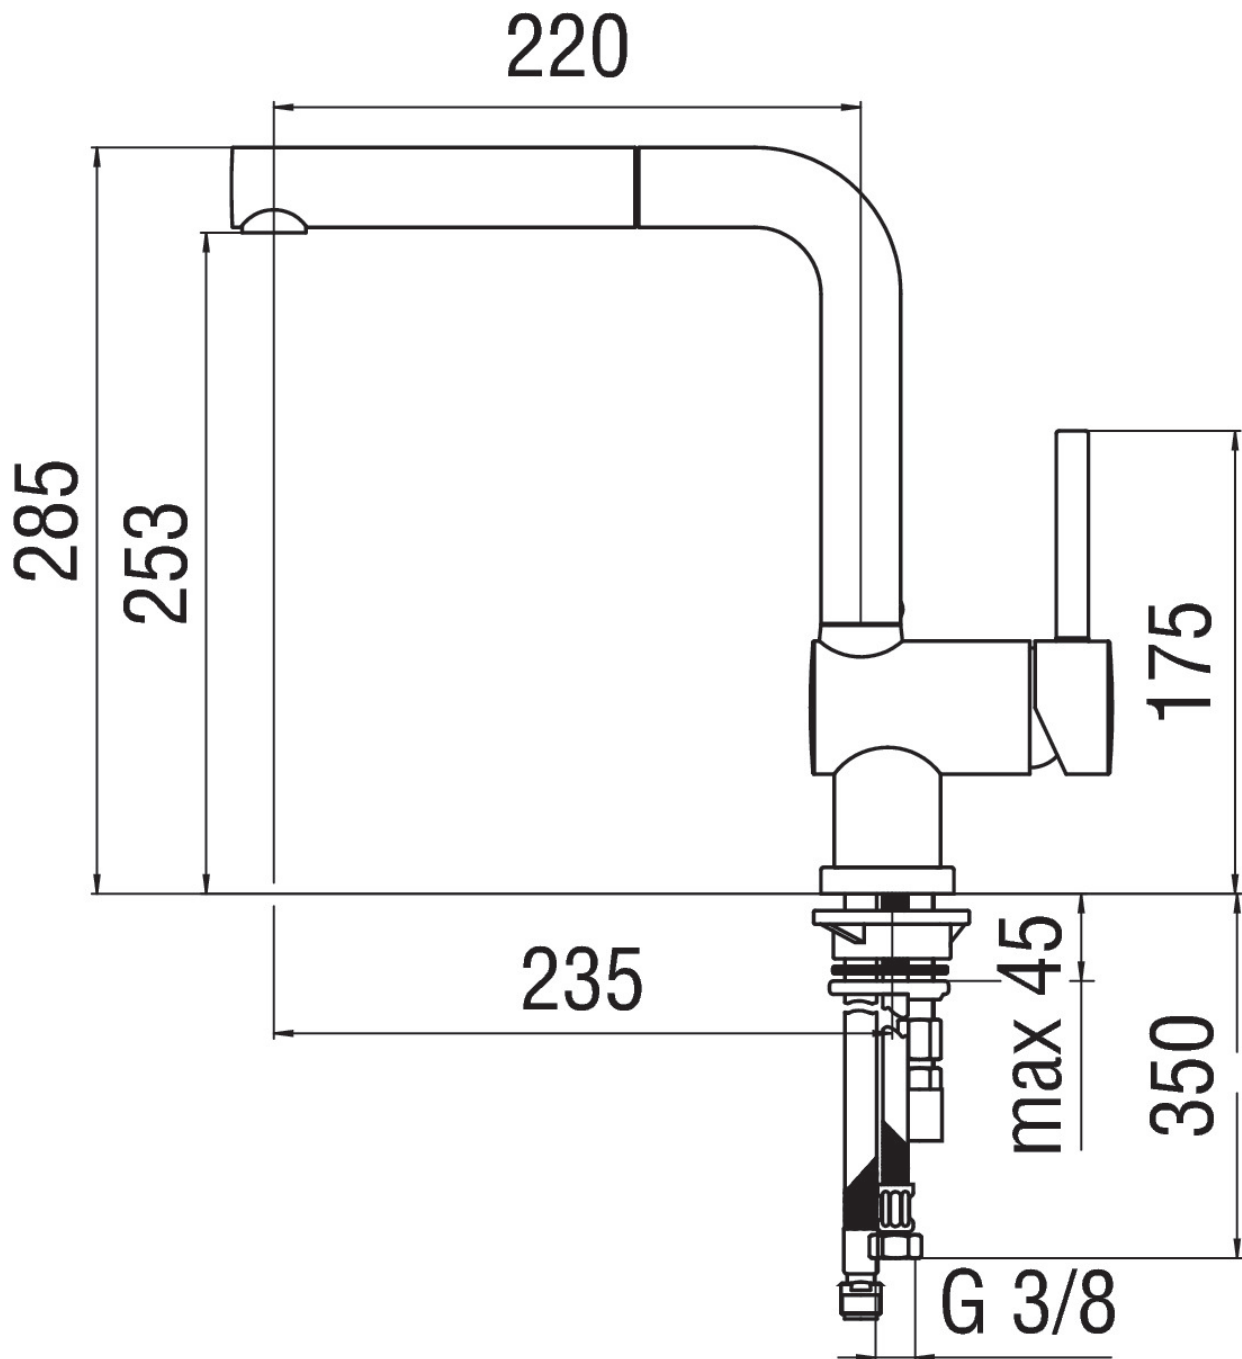

SPECIFICATIONS

Single control
Chrome
360° swivel spout
Anti limescale aerator M 24 x 1
ø 3/8" stainless steel flexible pipe
Single-jet pull-out hand shower
50% two step cartridge for water saving
Packaging: 56,5 x 29 x 7,1 cm / 0,01163 m³ / 3,03 kg

CERTIFICATIONS

FLOW RATE DIAGRAM: HOT/COLD WATER

FLOW RATE DIAGRAM: MIXED WATER