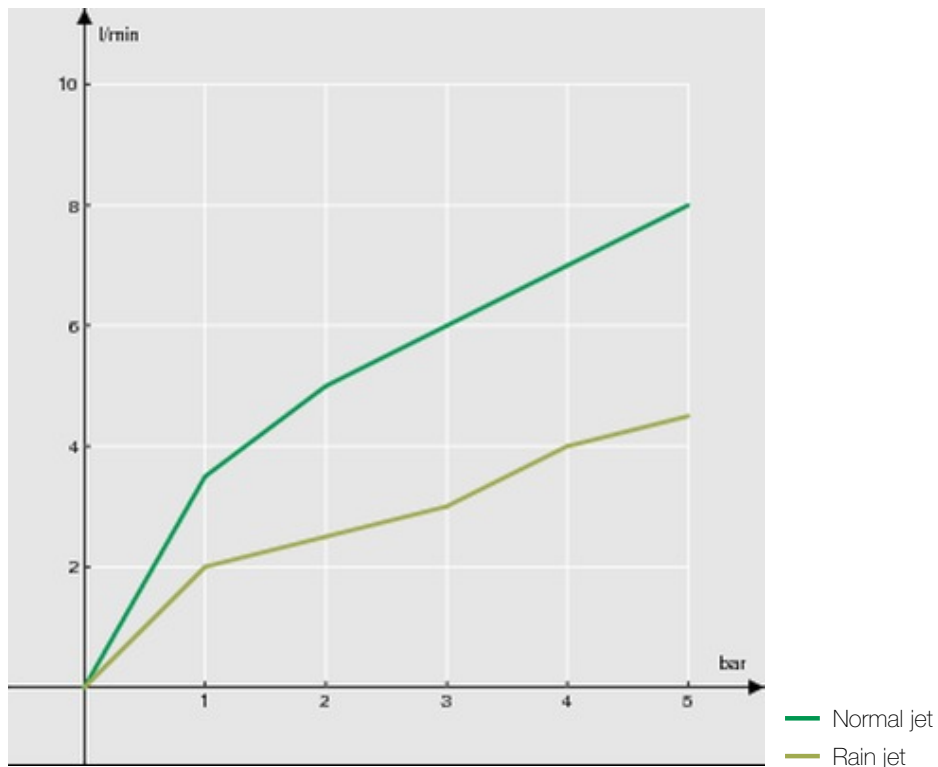

SPECIFICATIONS

Single control

Chrome

360° swivel spout

Anti limescale aerator M 24 x 1

360° swivel single jet hand shower

Hand shower with magnetic support

Ø 3/8" stainless steel flexible pipe

50% two step cartridge for water saving

Packaging: 56,5 x 29 x 7,1 cm / 0,01163 m<sup>3</sup> / 2,74 kg

FLOW RATE DIAGRAM: HOT/COLD WATER

FLOW RATE DIAGRAM: MIXED WATER