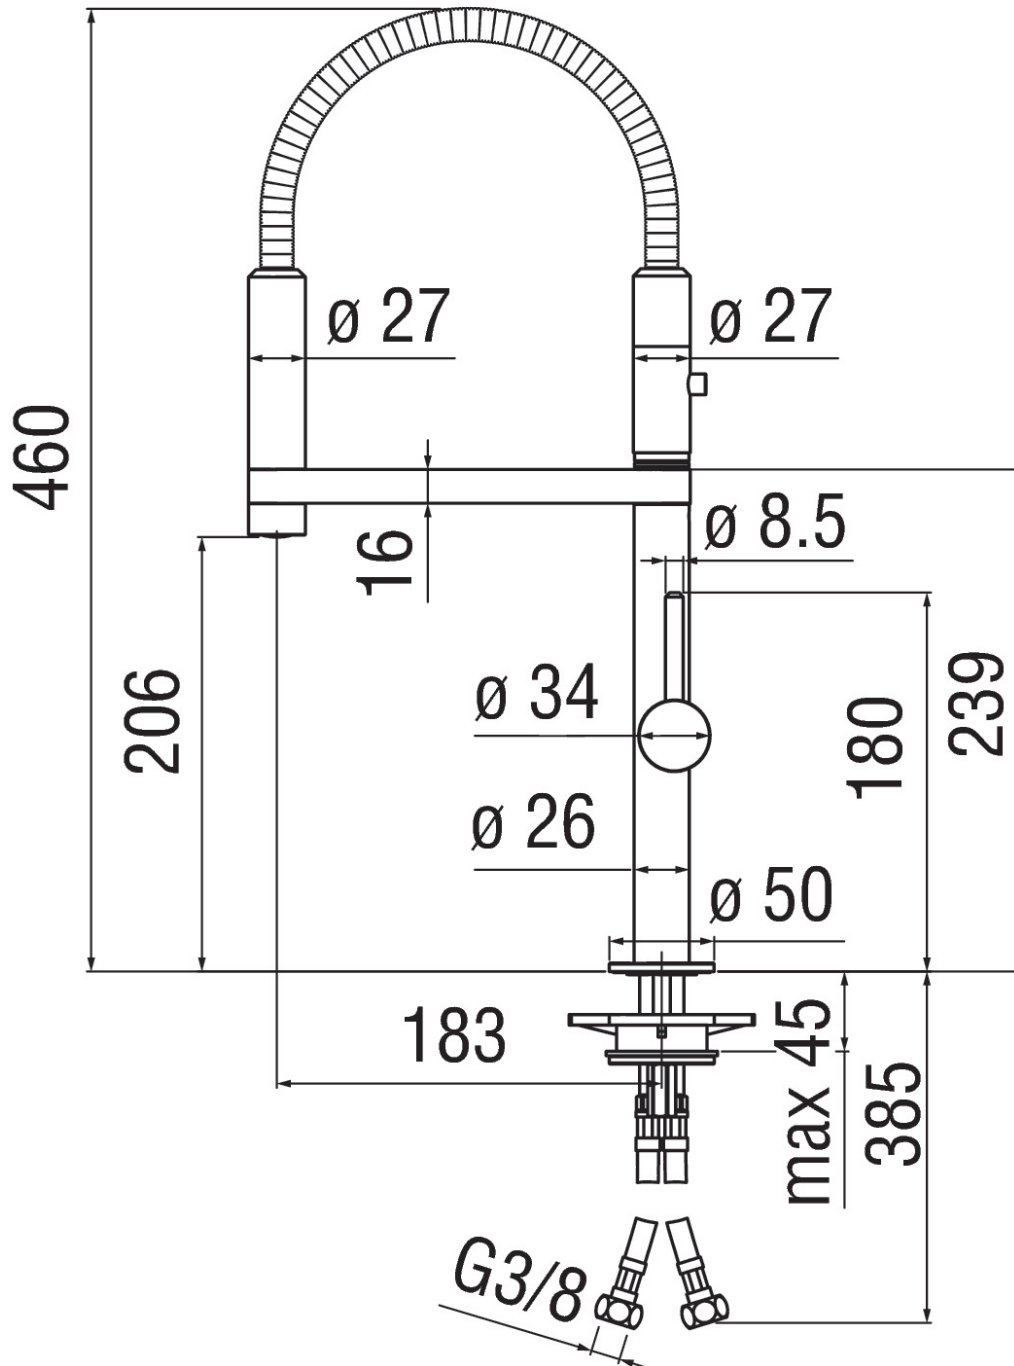

SPECIFICATIONS

Single control

Chrome

360° swivel spout

Anti limescale aerator M 24 x 1

360° swivel single jet hand shower

Hand shower with magnetic support

Ø 3/8" stainless steel flexible pipe

50% two step cartridge for water saving

Packaging: 56,5 x 29 x 7,1 cm / 0,01163 m<sup>3</sup> / 2,74 kg

FLOW RATE DIAGRAM: HOT/COLD WATER

FLOW RATE DIAGRAM: MIXED WATER