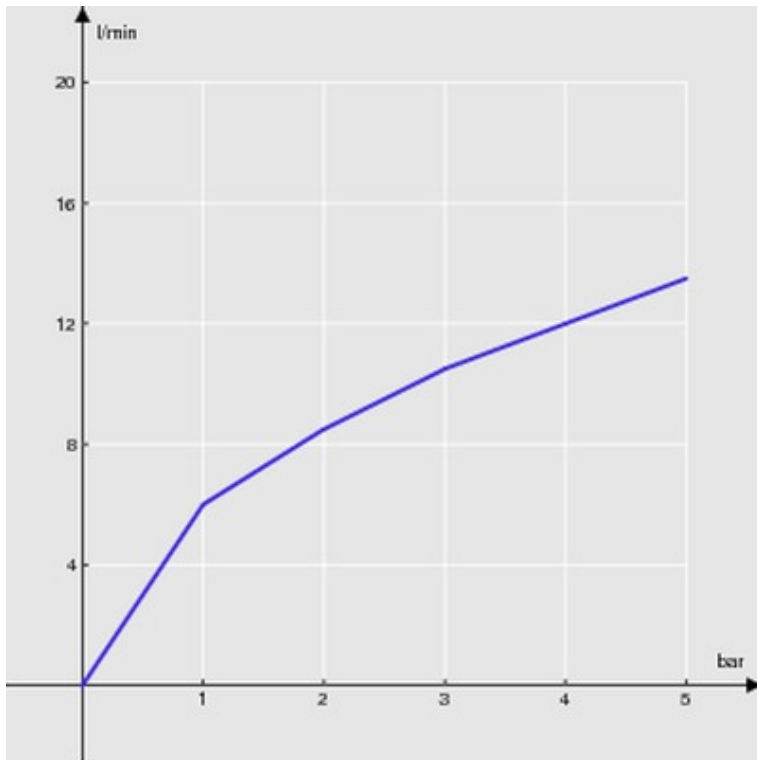

SPECIFICATIONS

Single control

Chrome

Swivel spout

Pull-out single jet hand shower

ø 3/8" stainless steel flexible pipe

50% two step cartridge for water saving

Packaging: 56,5 x 29 x 7,1 cm / 0,01163 m³ / 2,65 kg

FLOW RATE DIAGRAM: HOT/COLD WATER

— Aerator

FLOW RATE DIAGRAM: MIXED WATER

— Aerator