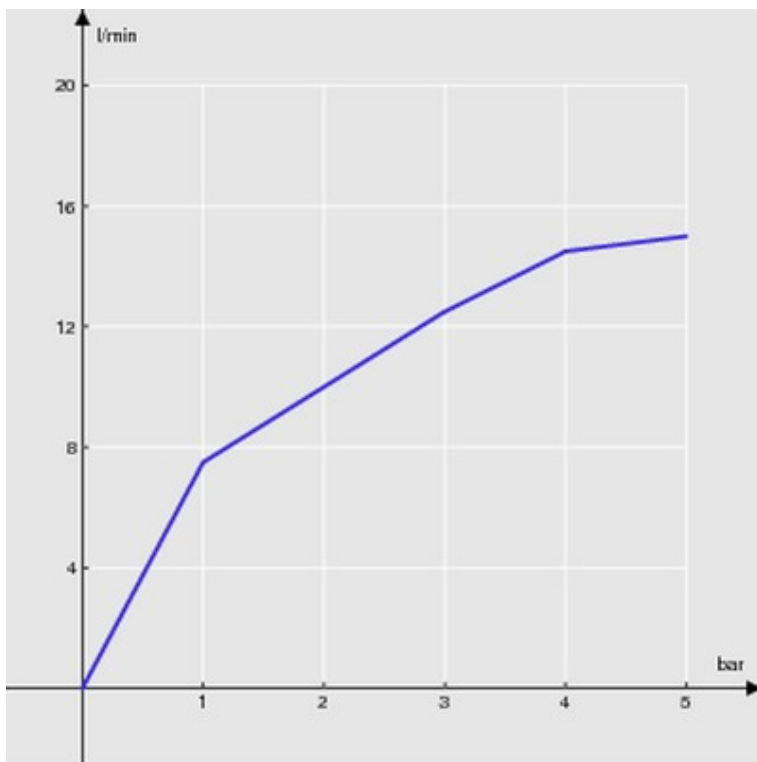

SPECIFICATIONS

Single control

Chrome

Swivel spout

Pull-out single jet hand shower

ø 3/8" stainless steel flexible pipe

50% two step cartridge for water saving

Packaging: 56,5 x 29 x 7,1 cm / 0,01163 m³ / 2,65 kg

FLOW RATE DIAGRAM: HOT/COLD WATER

— Aerator

FLOW RATE DIAGRAM: MIXED WATER

— Aerator