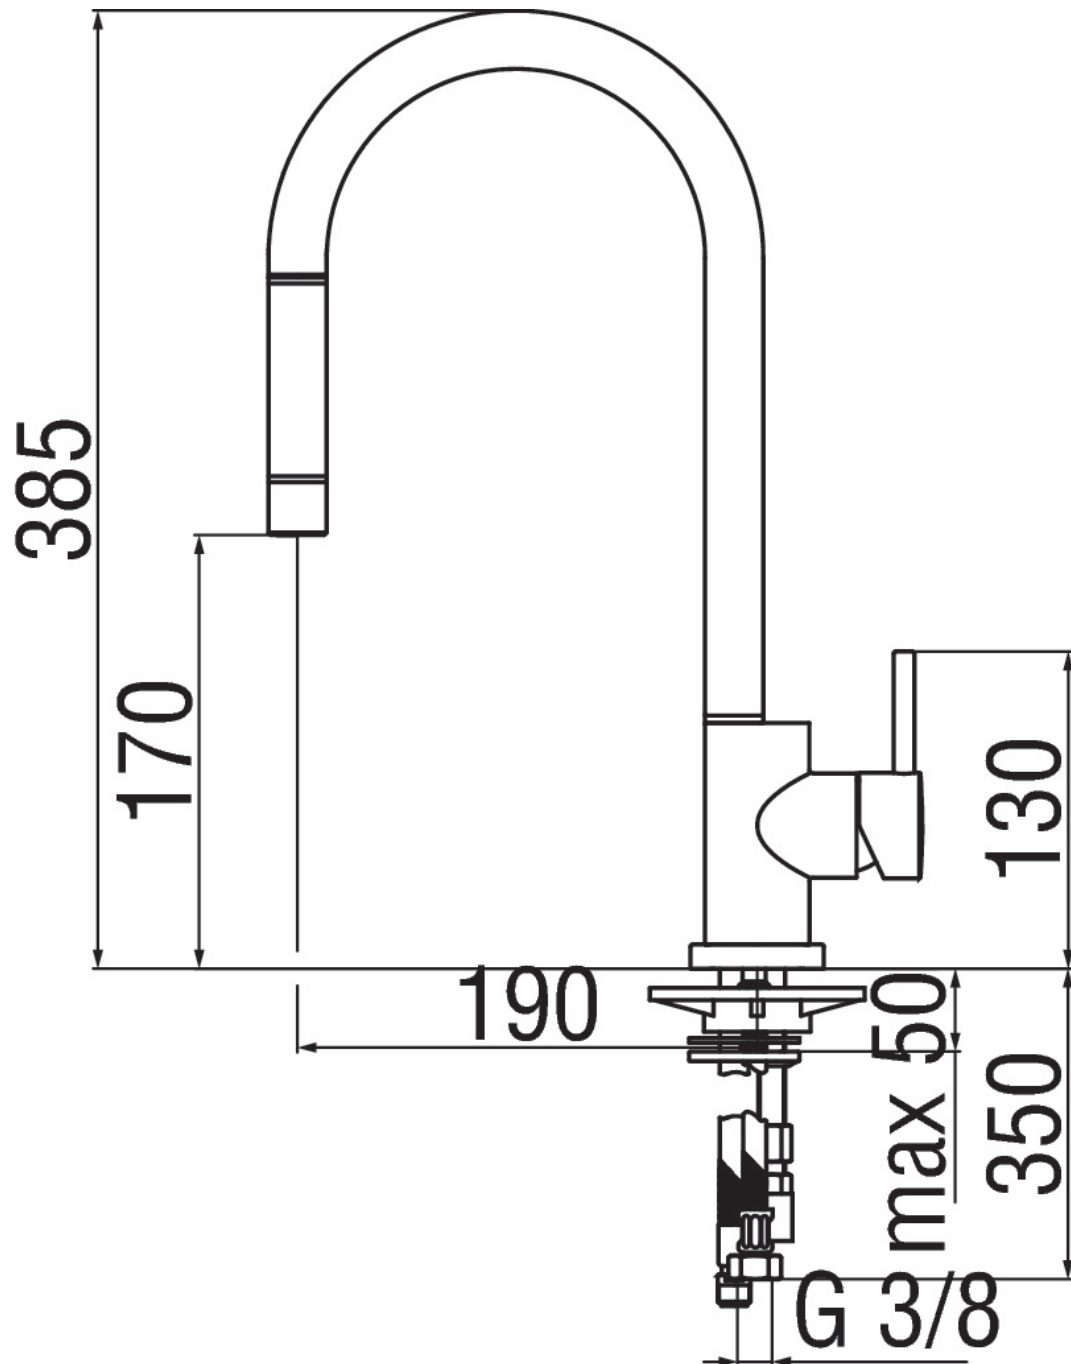

SPECIFICATIONS

Single control

Chrome

Swivel spout

Pull-out single jet hand shower

ø 3/8" stainless steel flexible pipe

50% two step cartridge for water saving

Packaging: 56,5 x 29 x 7,1 cm / 0,01163 m³ / 2,65 kg

FLOW RATE DIAGRAM: HOT/COLD WATER

— Aerator

FLOW RATE DIAGRAM: MIXED WATER

— Aerator