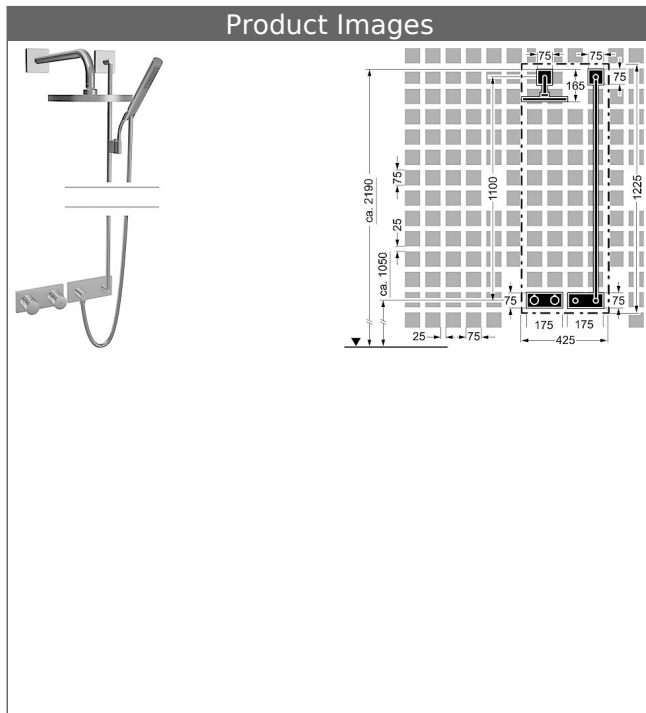

**HANSAMATRIX
trim kit installation set 07
thermostatic mixer, DN 15 (G1/2)**

suitable for HANSALOFT, HANSADESIGNO, HANSALIGNA, HANSASTECLA, HANSARONDA
with wall-bar set
with HANSARAIN overhead shower, DN 15

Description

HANSAMATRIX
trim kit installation set 07
thermostatic mixer, DN 15 (G1/2)
suitable for HANSALOFT, HANSADESIGNO, HANSALIGNA,
HANSASTECLA, HANSARONDA
with wall-bar set
with HANSARAIN overhead shower, DN 15

HANSARAIN
overhead shower, DN 15
shower head, solid brass Ø 220 mm
also compatible with HANSAMATRIX
Item No.: 04180300
Qty: 1
with shower arm 400 mm
(-) reinforced edition, pipe Ø 26 mm
connection G 1/2
mounting flange and additional fastening plate
wall connection plate square, twist-resistant
flow limiter
ball joint connection: 45° swivel
limescale protection technology

HANSAMATRIX
wall bar set 1100 mm
with wall connection elbow
Item No.: 44420100
Qty: 1
wall bar
1100 mm, Ø 18 mm
length can be shortened
HANSASTILO hand shower
Silverjet® shower hose 1600 mm, chrome optic
height adjustment: push button control
slide: swivelling
flexible shower holder
wall connection elbow